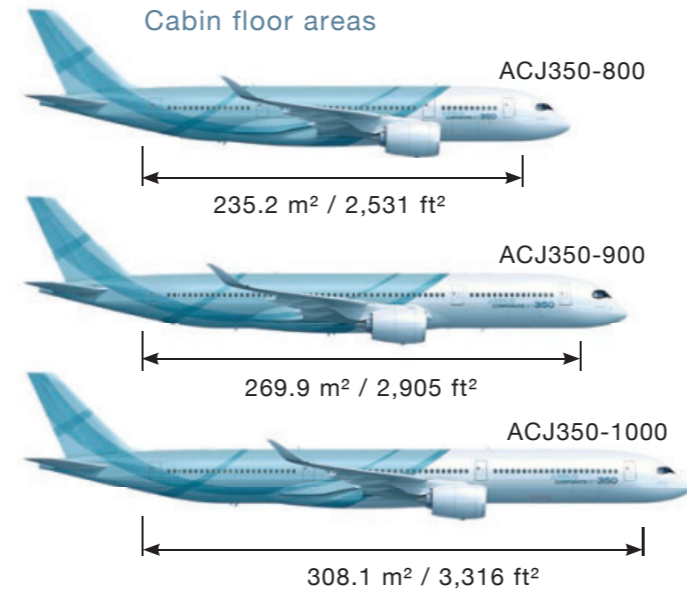

**AIRBUS**  
CORPORATEJET **350**

Space that takes you to the world

# Experience Xtra space

M&R Associates design

With its Xtra wide cabin the ACJ350 provides more space and comfort than any other new generation aircraft in its class.

More space for innovative concepts in aircraft interior design and architecture, more room for work and relaxation, and more space to move around in, as well as the ability to carry larger groups.

ACJ350 Family gives you the comfort you want in the size that you need

Airbus ACJ350 has a wider cabin than the 787...

...more space for comfort